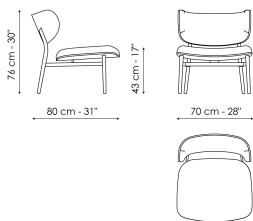

BONALDO

Noor lounge

The Noor lounge armchair completes the Noor seating collection by combining comfort and simple elegance in a single piece. The essential and decisive lines of the metal frame contrast with the softness of the seat and backrest, creating a

Noor lounge

Ширина: 82cm

Глубина: 70cm

Высота: 76cm

Обивка

Экокожа

Экокожа
330

Экокожа
343