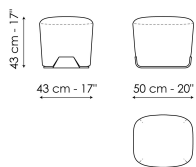

generous and rounded padding, and also because it is slightly raised off the ground thanks to the curved wooden base, a typical feature of the Olos collection.

**Технические данные**

Olos pouf

Ширина: 43cm

Глубина: 50cm

Высота: 43cm