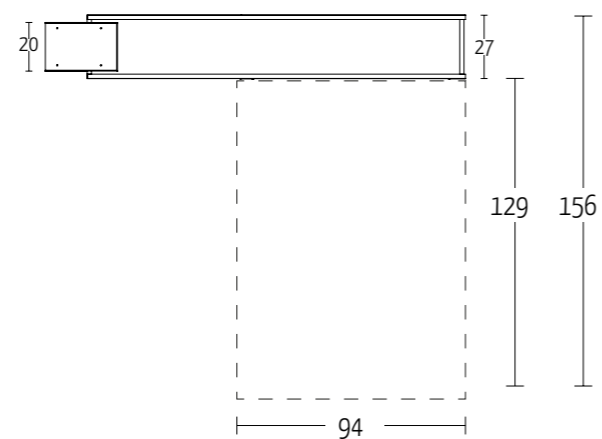

Misure (cm)

Lato SX

Lato DX

Finiture | Finitions | Finishes

Nobilitato | Mélamine | Melamine

N35 Rovere nodato caramel

N45 Diamond cream

N46 Pietra grey