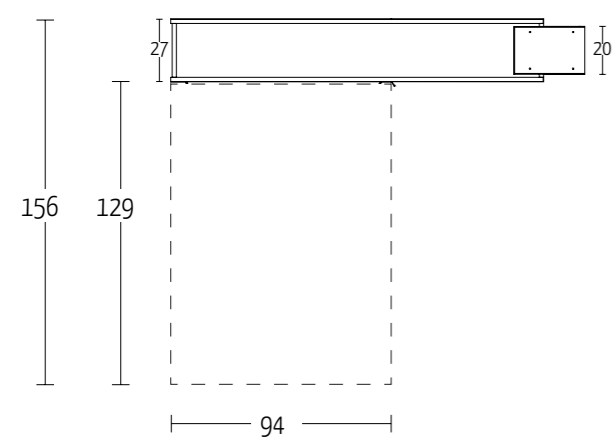

Misure (cm)

Lato SX

Lato DX

Finiture | Finitions | Finishes

Nobilitato | Mélamine | Melamine

N35 Rovere nodato caramel

N45 Diamond cream

N46 Pietra grey