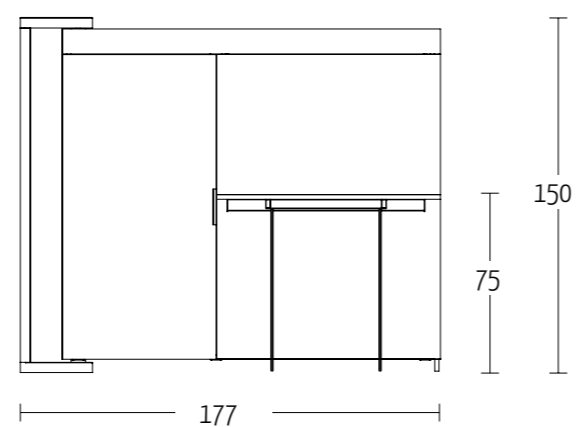

Misure (cm)

Lato SX

Lato DX

Finiture | Finitions | Finishes

Nobilitato | Mélamine | Melamine

N35 Rovere nodato caramel

N45 Diamond cream

N46 Pietra grey