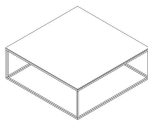

■ T100FM3

■ T100MY1

■ T100OX1

■ T100FMB

■ T100FD4

■ T100M00

SCHEMATICS

SQUARE CORNER

45cm x 45cm H 54cm
17,72" x 17,72" H 21,26"

SQUARE CENTRAL

90cm x 90cm H 34cm
35,43" x 35,43" H 13,39"

RECTANGULAR CONSOLE

27cm x 90cm H 56cm
10,63" x 35,43" H 22,05"

90cm x 27cm H 56cm
35,43" x 10,63" H 22,05"

ROUND CORNER

45cm x 45cm H 54cm
17,72" x 17,72" H 21,26"

FINISHINGS

Frame finishing

ANTHRACITE

MATT COFFEE

CHROME GLOSSY

Top finishing