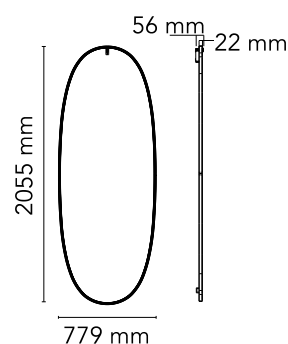

FLOS

F3680015 Copper

La Plus Belle

Designed by Philippe Starck, 2019

60W - 2700K

Plus Belle is a mirror with incorporated light sources. The aluminium frame is available in various finishes (brushed gold, brushed copper, polished bronze and brill, and houses high chromatic rendering led light sources (CRI 95) and an optical opal silicone diffuser. The mirror is made of 6 mm extra-clear glass, with a layer of safety and aesthetic film to the rear, and it is fixed to the frame by means of a polycarbonate glazing bead. The Plus Belle mirror is hung from the wall by means of an aesthetic effect hook with a dual magnet fixing device to keep it in position. It is powered by means of a wall-mounted power supply unit or IEC cable and connector socket. The optic sensor command fitted to the mirror or remote 0-10/1-10 V - PUSH - DALI control can be used as a dimmer to adjust the light intensity by 10% to 100% in either direction.

Are you a professional and your project needs consulting and support?

[BOOK AN APPOINTMENT](#)

Main specifications

EAN	8059607005019
Mounting	Wall
Environments	Indoor dry location
Light Source Type	LED
LED type	LED Module
Power (W)	60

Physical

Colour	Copper
Length (mm)	56
Net weight (kg)	24.5
Package height (mm)	1015
Package width (mm)	130
Package length (mm)	2315
Package volume (m3)	0.31
IP internal	20

Download

[Mounting instructions](#)