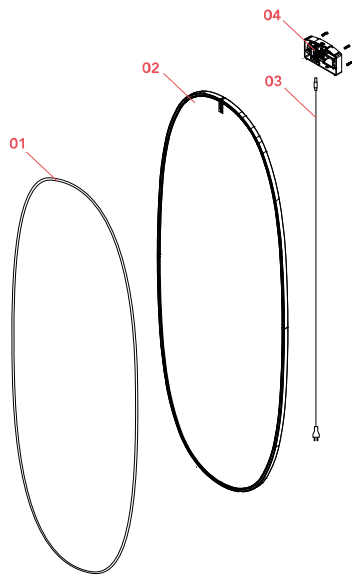

Spare Parts

01.	Opal silicone diffuser ring	RF3680100
02.	Anodized copper mirror hook	RF3680215
03.	Electrical mounting assembly	RF3680300
04.	Anodized copper power unit	RF3680415