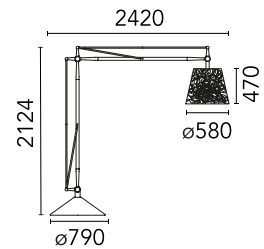

Light source not included.

Are you a professional and your project needs consulting and support?

[BOOK AN APPOINTMENT](#)