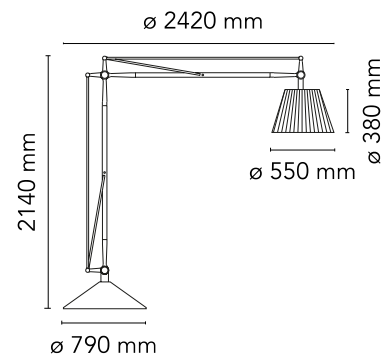

Main specifications

Mounting	Floor
Environments	Indoor dry location
Light Source Type	Bulb
Lamp category	Halogen
Lamp holders	E27
Iicos	HSGS
Number of heads	1
Power (W)	250

Physical

Colour	Fabric
Length (mm)	790
Cord length (mm)	1600
Net weight (kg)	90.88
Package height (mm)	0
Package width (mm)	0
Package length (mm)	0
Package volume (m3)	1.28
IP internal	20

Download

[Mounting instructions](#) PDF

[Spare Parts](#) PDF

Photometric Files

[LDT / IES](#) LDT

Technical Drawings

[2D](#) ZIP