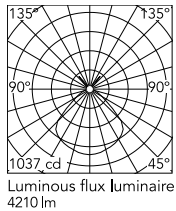

Schematic light drawing

Photometric

Lighting type	Indirect, Direct
Light distribution	Symmetric

Electrical

Insulation class	II
Frequency (Hz)	50/60
Main voltage (Vac)	220-240
LED voltage Vf (Vdc)	null
Dimmable	Yes
Dimming interface	Remote Dimmable (Dimmer Not Included)
Plug type	Type C
Batteries inside	No