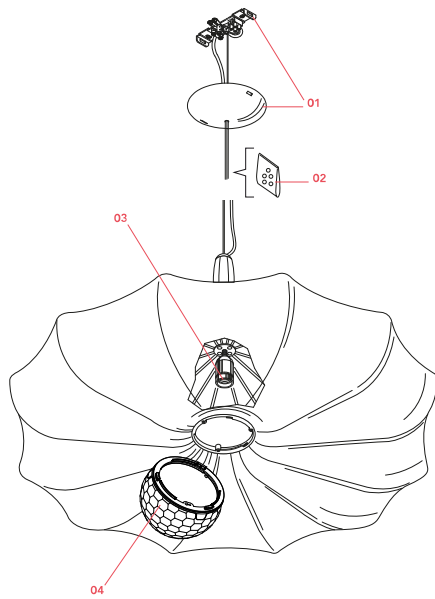

Spare Parts

01.	White rose assembly	RA3690209
02.	Kit of 5 or rings	RF05382
03.	Assembly E27 Lamp Holder for Zeppelin	RF9800400
04.	Crystal sphere diffuser assembly	RF9800300

DOWNLOAD