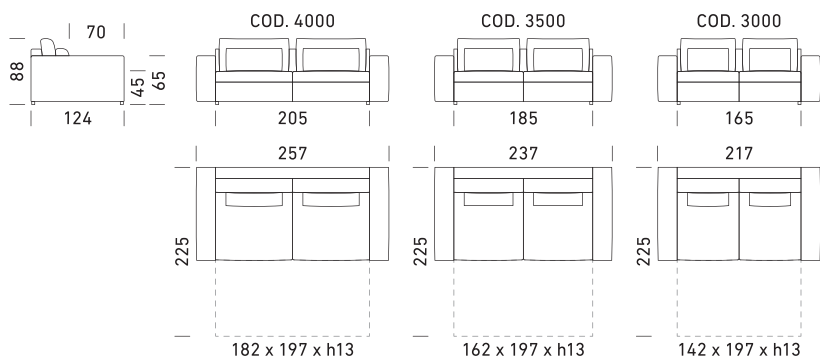

DIVANI / SOFAS - VERS. 1