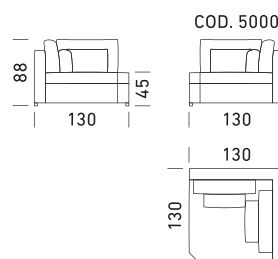

ANGOLARE / CORNER