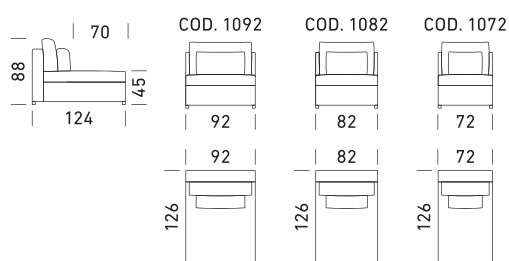

POLTRONE / ARMCHAIRS