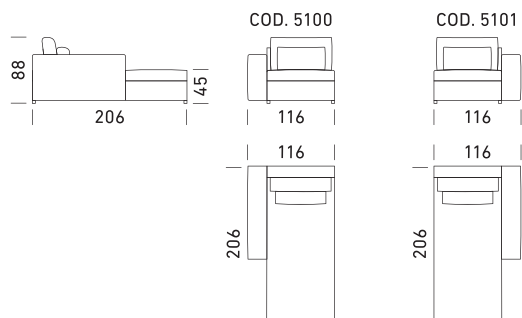

CHAISE LONGUE - VERS. 1