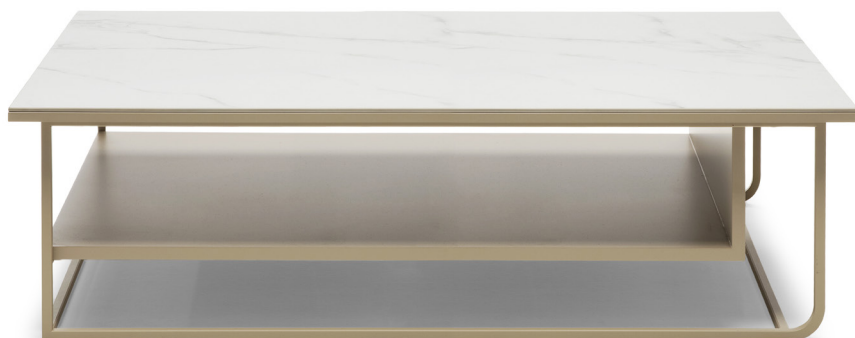

by NATUZZI
DIVANI & DIVANI

■ Q832001XOF / Q832001XDD

■ Q832002XOF / Q832002XDD

■ Q832003XOF / Q832003XDD

■ Q832005XOF / Q832005XDD

■ Q832004XOF / Q832004XDD

■ Q832006XOF / Q832006XDD

ALL PICTURES SHOWN ARE FOR ILLUSTRATIVE PURPOSE ONLY. ACTUAL PRODUCT MAY VARY DUE TO PRODUCT ENHANCEMENT.

SCHEMATICS

SQUARE CENTRAL

90cm x 90cm H 35cm
35,43" x 35,43" H 13,78"

RECTANGULAR CENTRAL

65cm x 120cm H 35cm
25,59" x 47,24" H 13,78"

RECTANGULAR ACCENT

40cm x 50cm H 52cm
15,75" x 19,69" H 20,47"

FINISHINGS

Frame finishing

BEIGE GREY

Frassino
Marrone/Champagne

Top finishing

Statuario

TECHNICAL INFORMATION

NOTES
