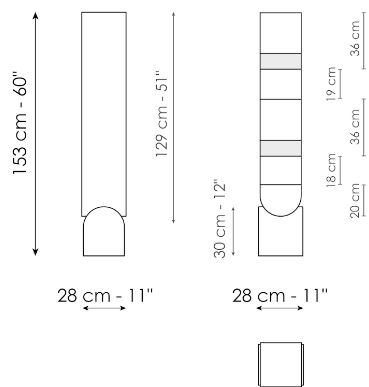

BONALDO

Vague bookshelf

Like the other members of the family, the Vague bookshelf is characterized by the combination of concrete and metal. The metal frame rests on the concrete base and rises vertically like a totem on which several shelves are mounted at different heights to accommodate objects or books. Thanks to its

variable height and reduced dimensions, the Vague bookshelf is versatile and can be positioned in a number of places within the house, either individually or in multiple elements placed side by side.

Технические данные

Vague bookshelf

Ширина: 28cm

Глубина: 28cm

Высота: 153cm

Finishes

СТРУКТУРА

Металл категория Plus

Крашенный металл
Матовая медь