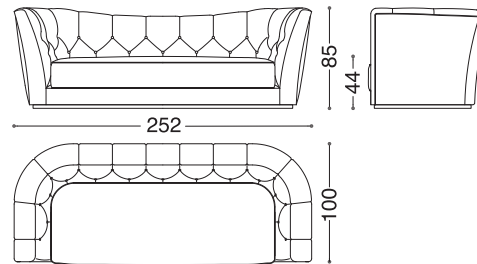

Art. 40033

Art. 40034