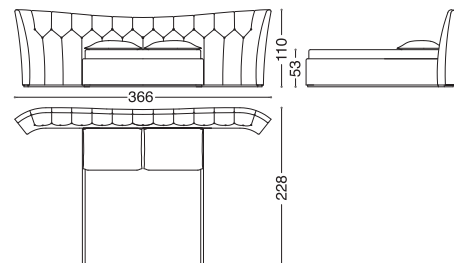

Art. 42500/18C

Art. 42500/19C