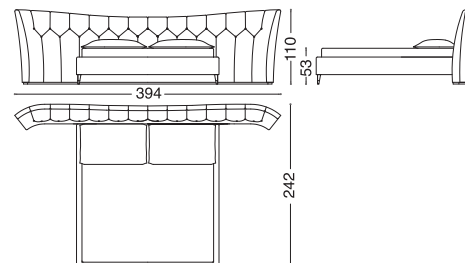

Design: Alessandro Castello, Maria Antonietta Lagravinese
Structure: Beech wood.
Headboard Padding: Various measurements of polyurethane foam.
Bedframe: Padded with polyurethane foam.
Cover: Fix for headboard.
Bedframe with removable cover only if in fabric.
Slatted base and mattress: Not included.

Art.42500/18

Art. 42500/19

Art. 42500/20

Art. 42500/22

Butterfly

Letti con contenitore / Storage beds

Design: Alessandro Castello, Maria Antonietta Lagravinese
Struttura: Legno di faggio.
Imbottitura testata: Gomma a quote differenziate.
Giroletto/Contenitore: Imbottito in gomma.
Rivestimento: Fisso per testata.
Giroletto/Contenitore sfoderabile solo se in tessuto.
Rete e materasso: Rete inclusa. Materasso escluso.

Design: Alessandro Castello, Maria Antonietta Lagravinese
Structure: Beech wood.
Headboard Padding: Various measurements of polyurethane foam.
Bedframe: Padded with polyurethane foam.
Cover: Fix for headboard.
Bedframe with removable cover only if in fabric.
Slatted base and mattress: Slatted base included. Mattress not included.