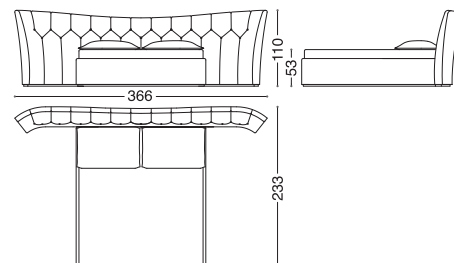

Art. 42500/20C