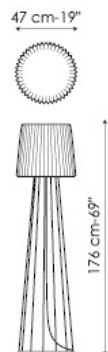

Muffin lamp

Ryosuke Fukusada

The lampshade features a beguiling drapery effect that generates a bemusing game of shadows, giving the light more depth. Muffin lamp is available in matt white.

LAMPSHADE

matt white polyethylene

STRUTTURA

matt white painted metal

matt red painted metal

matt anthracite grey metal

Muffin Lamp base a tondino - rod base