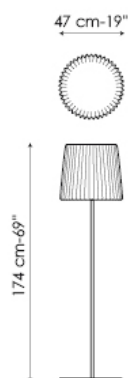

Muffin lamp

Ryosuke Fukusada

The lampshade features a beguiling drapery effect that generates a bemusing game of shadows, giving the light more depth. Muffin lamp is available in matt white.

LAMPSHADE

matt white polyethylene

STRUTTURA

matt white painted metal

matt red painted metal

matt anthracite grey metal

Muffin Lamp base a tondino - rod base