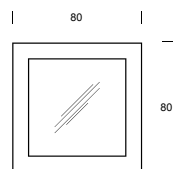

TOSHIMA

design by Studio Tonin Creatives

art. 5030

art. 5032

FINITURE FINISHING

V2
SERIGRAFATO VERNICIATO
NERO SPECCHIO ARGENTATO
PAINTED BLACK
(SILVER MIRROR)

V84
SERIGRAFATO TRASPARENTE
SPECCHIO BRONZO
PAINTED TRANSPARENT
(BRONZE MIRROR)