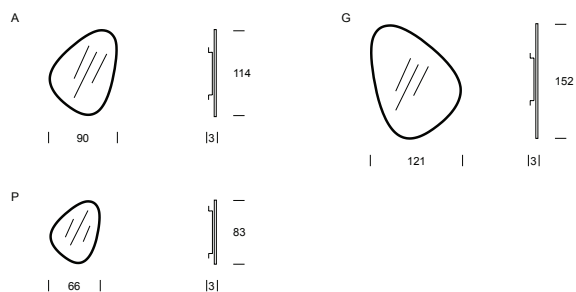

STONE

design by Angelo Tomaiuolo

FINITURE
SPECCHIO
MIRROR
FINISHING

Art. 7529