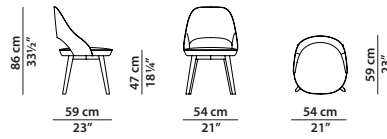

MADE IN ITALY

COLETTE Roberto Lazzeroni

54 x 59 h86

Sedia. Chair.

57 x 60 h73

Poltroncina. Little armchair.