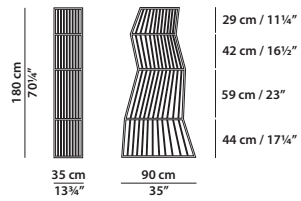

MADE IN ITALY

BABELE Paola Navone

90 x 35 h180

Libreria. Bookcase.

BABELE XL
150 x 35 h180

Libreria. Bookcase.