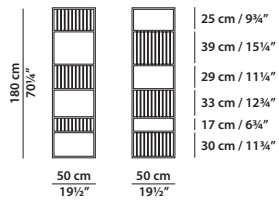

MADE IN ITALY

BORGES Paola Navone

50 x 50 h180

Libreria. Bookcase.

BORGES XL

150 x 35 h180

Libreria. Bookcase.