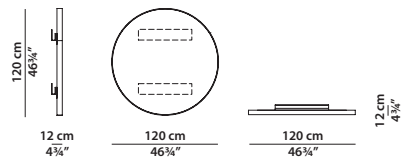

MADE IN ITALY

MARLENE Baxter P.

Ø120 h12

Specchio. Mirror.

Ø180 h12

Specchio. Mirror.