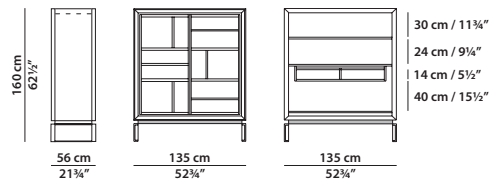

MADE IN ITALY

MAXIME Roberto Lazzeroni

135 x 56 h160

Mobile alto. High cabinet.

261 x 56 h91

Mobile basso. Low cabinet.