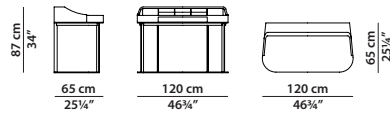

MADE IN ITALY

YVES Roberto Lazzeroni

120 x 65 h87

Scrivania. Desk.

110 x 54 h77

Dressing table.

140 x 40 h76

Consolle.