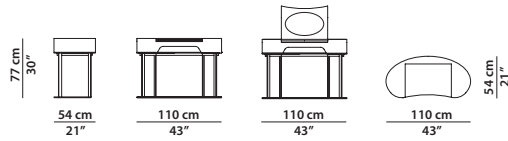

MADE IN ITALY

YVES Roberto Lazzeroni

120 x 65 h87

Scrivania. Desk.

110 x 54 h77

Dressing table.

140 x 40 h76

Consolle.