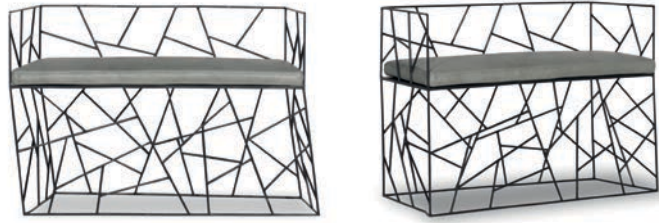

MADE IN ITALY

CRAKLÉ Antonino Sciortino

107 x 54 h70

Love seat.

40 x 40

Cuscino. Cushion.

50 x 50

Cuscino. Cushion.