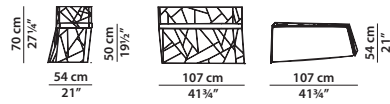

MADE IN ITALY

CRAKLÉ Antonino Sciortino

107 x 54 h70

Love seat.

40 x 40

Cuscino. Cushion.

50 x 50

Cuscino. Cushion.