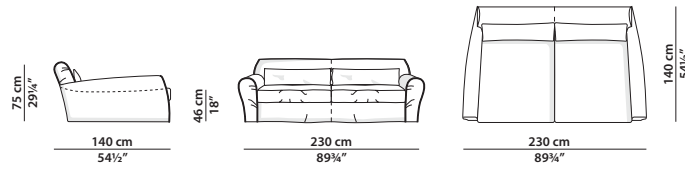

MADE IN ITALY

HOUSSE XXL Paola Navone

230 x 140 h75

Divano. Sofa.

270 x 140 h75

Divano. Sofa.