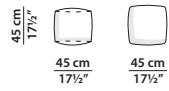

MADE IN ITALY

ISTANBUL Paola Navone

45 x 45 h45

Pouf.

60 x 60 h40

Pouf.