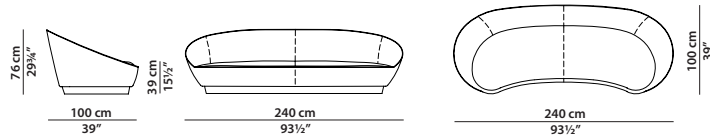

MADE IN ITALY

JANETTE Roberto Lazzeroni

175 x 95 h76

Divano con base in pelle.
Sofa with leather base.

240 x 100 h76

Divano con base in pelle.
Sofa with leather base.

280 x 105 h76

Divano con base in pelle.
Sofa with leather base.

175 x 95 h76

Divano con base in ottone.
Sofa with brass base.

240 x 100 h76

Divano con base in ottone.
Sofa with brass base.

280 x 105 h76

Divano con base in ottone.
Sofa with brass base.