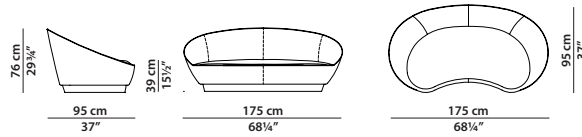

MADE IN ITALY

JANETTE Roberto Lazzeroni

175 x 95 h76

Divano con base in pelle.
Sofa with leather base.

240 x 100 h76

Divano con base in pelle.
Sofa with leather base.

280 x 105 h76

Divano con base in pelle.
Sofa with leather base.

175 x 95 h76

Divano con base in ottone.
Sofa with brass base.

240 x 100 h76

Divano con base in ottone.
Sofa with brass base.

280 x 105 h76

Divano con base in ottone.
Sofa with brass base.