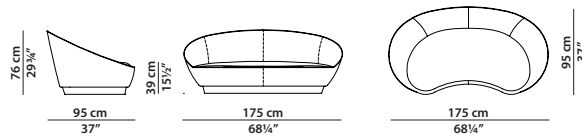

MADE IN ITALY

JANETTE Roberto Lazzeroni

175 x 95 h76

Divano con base in pelle.
Sofa with leather base.

240 x 100 h76

Divano con base in pelle.
Sofa with leather base.

280 x 105 h76

Divano con base in pelle.
Sofa with leather base.

175 x 95 h76

Divano con base in ottone.
Sofa with brass base.

240 x 100 h76

Divano con base in ottone.
Sofa with brass base.

280 x 105 h76

Divano con base in ottone.
Sofa with brass base.