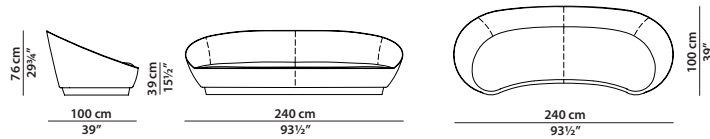

MADE IN ITALY

JANETTE Roberto Lazzeroni

175 x 95 h76

Divano con base in pelle.
Sofa with leather base.

240 x 100 h76

Divano con base in pelle.
Sofa with leather base.

280 x 105 h76

Divano con base in pelle.
Sofa with leather base.

175 x 95 h76

Divano con base in ottone.
Sofa with brass base.

240 x 100 h76

Divano con base in ottone.
Sofa with brass base.

280 x 105 h76

Divano con base in ottone.
Sofa with brass base.