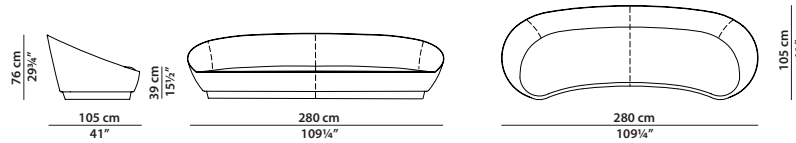

MADE IN ITALY

JANETTE Roberto Lazzeroni

175 x 95 h76

Divano con base in pelle.
Sofa with leather base.

240 x 100 h76

Divano con base in pelle.
Sofa with leather base.

280 x 105 h76

Divano con base in pelle.
Sofa with leather base.

175 x 95 h76

Divano con base in ottone.
Sofa with brass base.

240 x 100 h76

Divano con base in ottone.
Sofa with brass base.

280 x 105 h76

Divano con base in ottone.
Sofa with brass base.