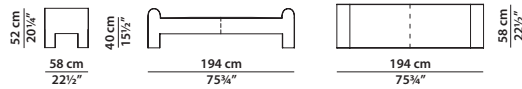

MADE IN ITALY

SUMMER Paola Navone

174 x 58 h52

Panca. Bench.

194 x 58 h52

Panca. Bench.

214 x 58 h52

Panca. Bench.