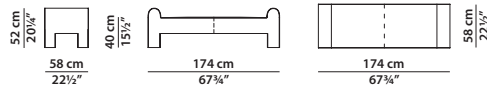

MADE IN ITALY

SUMMER Paola Navone

174 x 58 h52

Panca. Bench.

194 x 58 h52

Panca. Bench.

214 x 58 h52

Panca. Bench.