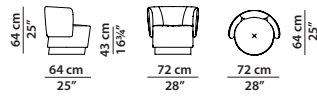

MADE IN ITALY

ANAIS Draga & Aurel

72 x 64 h64

Poltrona. Armchair.

41 x 41 h42

Pouf.

58 x 56 h42

Pouf.