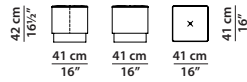

MADE IN ITALY

ANAIS Draga & Aurel

72 x 64 h64

Poltrona. Armchair.

41 x 41 h42

Pouf.

58 x 56 h42

Pouf.