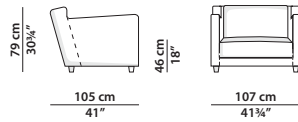

MADE IN ITALY

BERGÈRE LONGE Baxter P.

107 x 105 h79

Poltrona. Armchair.

87 x 70 h37

Pouf.