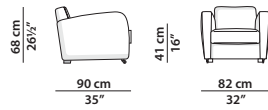

MADE IN ITALY

CHARMINE LONGE Piero Lissoni

82 x 90 h68

Poltrona. Armchair.

62 x 57 h47

Pouf.