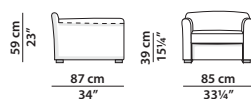

MADE IN ITALY

DINER Piero Lissoni

85 x 87 h59

Poltrona. Armchair.

54 x 54 h39

Pouf.

42 x 42

Cuscino. Cushion.