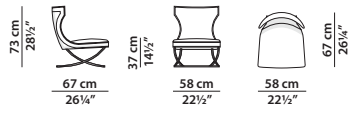

MADE IN ITALY

PALOMA Roberto Lazzeroni

58 x 67 h73

Poltroncina. Little armchair.

58 x 58 h35

Pouf.