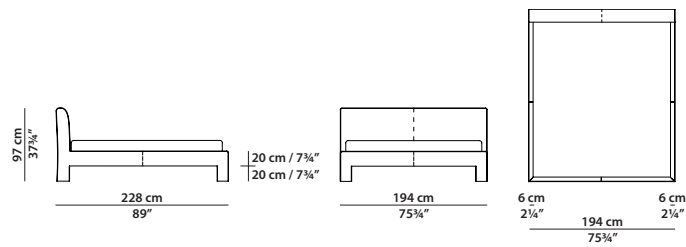

MADE IN ITALY

SUMMER Paola Navone

174 x 228 h97

Letto. Rete 160 x 200 cm.
Bed. 160 x 200 cm spring base.

194 x 228 h97

Letto. Rete 180 x 200 cm.
Bed. 180 x 200 cm spring base.

214 x 228 h97

Letto. Rete 200 x 200 cm.
Bed. 200 x 200 cm spring base.

174 x 58 h52

Panca. Bench.

194 x 58 h52

Panca. Bench.

214 x 58 h52

Panca. Bench.