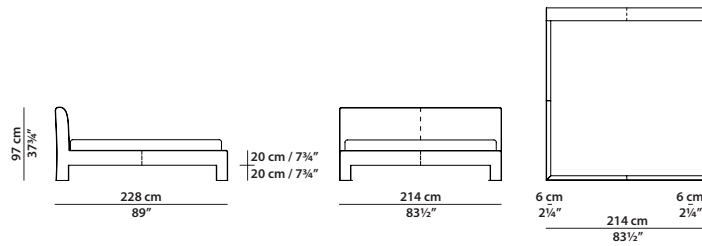

MADE IN ITALY

SUMMER Paola Navone

174 x 228 h97

Letto. Rete 160 x 200 cm.
Bed. 160 x 200 cm spring base.

194 x 228 h97

Letto. Rete 180 x 200 cm.
Bed. 180 x 200 cm spring base.

214 x 228 h97

Letto. Rete 200 x 200 cm.
Bed. 200 x 200 cm spring base.

174 x 58 h52

Panca. Bench.

194 x 58 h52

Panca. Bench.

214 x 58 h52

Panca. Bench.