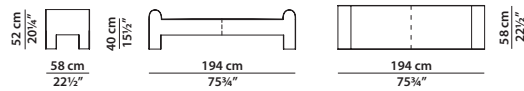

MADE IN ITALY

SUMMER Paola Navone

174 x 228 h97

Letto. Rete 160 x 200 cm.
Bed. 160 x 200 cm spring base.

194 x 228 h97

Letto. Rete 180 x 200 cm.
Bed. 180 x 200 cm spring base.

214 x 228 h97

Letto. Rete 200 x 200 cm.
Bed. 200 x 200 cm spring base.

174 x 58 h52

Panca. Bench.

194 x 58 h52

Panca. Bench.

214 x 58 h52

Panca. Bench.