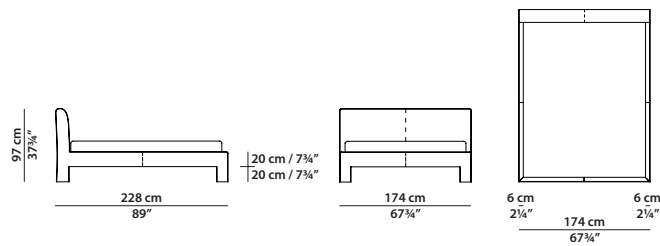

MADE IN ITALY

SUMMER Paola Navone

174 x 228 h97

Letto. Rete 160 x 200 cm.
Bed. 160 x 200 cm spring base.

194 x 228 h97

Letto. Rete 180 x 200 cm.
Bed. 180 x 200 cm spring base.

214 x 228 h97

Letto. Rete 200 x 200 cm.
Bed. 200 x 200 cm spring base.

174 x 58 h52

Panca. Bench.

194 x 58 h52

Panca. Bench.

214 x 58 h52

Panca. Bench.