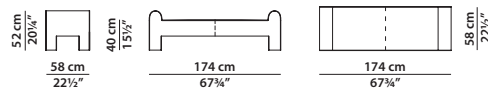

MADE IN ITALY

SUMMER Paola Navone

174 x 228 h97

Letto. Rete 160 x 200 cm.
Bed. 160 x 200 cm spring base.

194 x 228 h97

Letto. Rete 180 x 200 cm.
Bed. 180 x 200 cm spring base.

214 x 228 h97

Letto. Rete 200 x 200 cm.
Bed. 200 x 200 cm spring base.

174 x 58 h52

Panca. Bench.

194 x 58 h52

Panca. Bench.

214 x 58 h52

Panca. Bench.