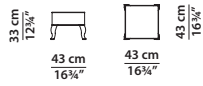

MADE IN ITALY

BOITE Paola Navone

43 x 43 h33

Tavolino. Small table.

83 x 83 h33

Tavolino. Small table.

163 x 83 h33

Tavolino. Small table.