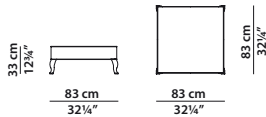

MADE IN ITALY

BOITE Paola Navone

43 x 43 h33

Tavolino. Small table.

83 x 83 h33

Tavolino. Small table.

163 x 83 h33

Tavolino. Small table.