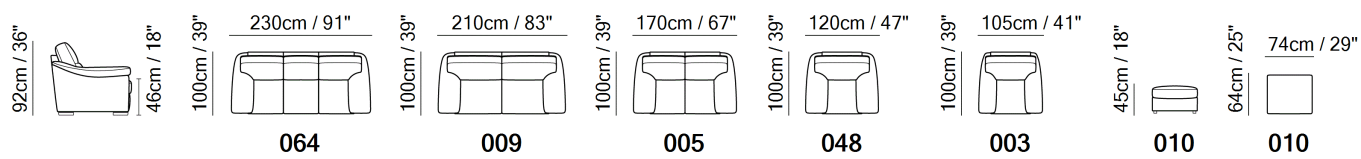

■ Vers. 064

■ Vers. 009

■ Vers. 005

**SCHEMATICS**

**TECHNICAL INFORMATION**

	<b>COVERING</b>	Leather <input checked="" type="checkbox"/>					
	<b>LEGS</b>	Wood <input checked="" type="checkbox"/>	Metal <input type="checkbox"/>	Plastic <input type="checkbox"/>	Castors <input type="checkbox"/>	Upholstered <input type="checkbox"/>	
	<b>FILLING</b>	Arms	<input checked="" type="checkbox"/> Fiber <input type="checkbox"/> Foam <input type="checkbox"/> Feather/Fiber Mix <input type="checkbox"/> Feather	Seat cushion	<input type="checkbox"/> Fiber <input checked="" type="checkbox"/> Foam <input type="checkbox"/> Feather/Fiber Mix <input type="checkbox"/> Feather	Back cushion	<input checked="" type="checkbox"/> Fiber <input type="checkbox"/> Foam <input type="checkbox"/> Feather/Fiber Mix <input type="checkbox"/> Feather
	<b>COMFORT</b>	Standard Comfort <input checked="" type="checkbox"/>	Firm Comfort <input type="checkbox"/>				
	<b>FUNCTION</b>	Bed <input type="checkbox"/>	Electric motion <input type="checkbox"/>	Motion <input type="checkbox"/>	Recliner <input type="checkbox"/>	Sliding <input type="checkbox"/>	
	<b>OPTIONS</b>	Nails <input type="checkbox"/>	Removable <input type="checkbox"/>	Contrast Stitching <input checked="" type="checkbox"/>			

**NOTES**

- Contrast stitching is available only with certain covers and option is managed directly in NARES.
- All arms, back and seat surfaces are covered in Top Grain.
- This model is available with split leather exterior covering (Side, Rear and Front Panels)
- Tight Seat Cushion (the seat cushions of the models are fixed to the frame)
- Tight Back Cushion (the back cushions of the models are fixed to the frame)
- Internal wooden frame.
- Feet requires assembling. Feet will be in a bag inside the package.
- The model will be wrapped in a plastic bag.
- Feet available in wood finishings 09 (Walnut) / 18 (Wengè)
- Feet height 5,0 cm