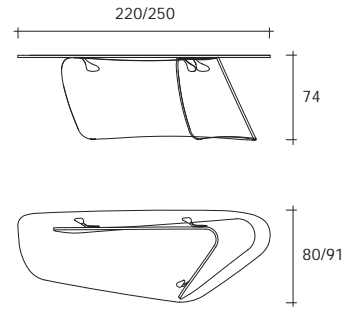

# graph

modello registrato  
registered model

DESIGN  
XAVIER LUST

portata sul piano: 150 kg  
load capacity on top: 150 kg

Scrivania composta da base in vetro trasparente curvato da 19 mm e piano in vetro trasparente da 15 mm con piastre di aggancio in acciaio inox.

*Desk comprising base in 19 mm-thick curved transparent glass and 15 mm-thick transparent glass top with stainless steel connecting plates.*

dimensioni L, P, H  
dimensions L, W, H  
(cm)

COD./CODE

L

P/W

H

peso netto  
net weight  
(kg)

peso lordo  
gross weight  
(kg)

volume imballo  
package volume  
(m<sup>3</sup>)

Piano e basi in vetro trasparente.  
Top and bases in transparent glass.

**2280**

220

80

74