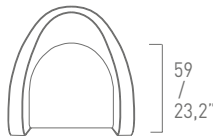

FORTUNA

design: Pietro Arosio

Poltrona. Struttura in legno ricoperta in poliuretano e Dacron.
Rivestimento in pelle o tessuto.

Armchair. Frame in wood covered with polyurethane foam and
Dacron. Leather or fabric cover.

ART. 4025

L/W 85 H 94 P/D 87

W 33,5" H 37" D 34,2"

ART. 4025 P

L/W 56 H 44 P/D 57

W 22" H 17,3" D 22,4"