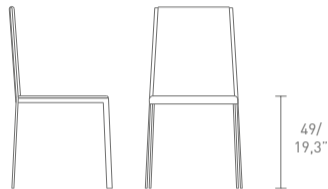

DIVA

design: Arter & Citton

Art. SDV1

L/W 50 H 87 P/D 50

W 19,7" H 34,2" D 19,7"

Sedia. Struttura in metallo verniciato. Seduta e spalliera imbottite in gomma poliuretanic e fodera in fibra di poliestere. Rivestimento in pelle o tessuto

Chair. Frame in painted steel. Seat and back covered in polyurethane foam and polyester fiber lining. Fabric or leather cover.