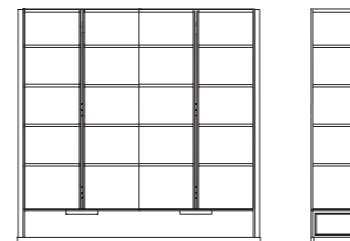

# DOROTHEA DOROTHEA XL

DESIGN GIUSEPPE BAVUSO

Libreria in rovere verniciato o in MDF laccato opaco, con cassetto. Ripiani in cuoio. Ante in cristallo temperato. Illuminazione a LED\_

Bookcase. Stained oak or matt lacquered MDF bookcase with drawer. Hide shelves. Tempered glass door. LED lighting\_

DOROTHEA

Art. CDT  
L/W 122 H 220 P/D 41  
W 48" H 86.6" D 16.1"

DOROTHEA XL

Art. CDTXL  
L/W 228 H 220 P/D 41  
W 89.8" H 86.6" D 16.1"