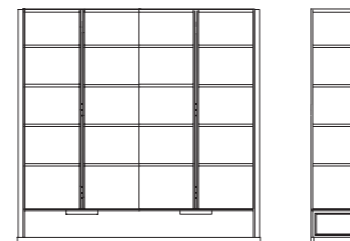

DOROTHEA DOROTHEA XL

DESIGN GIUSEPPE BAVUSO

Libreria in rovere verniciato o in MDF laccato opaco, con cassetto. Ripiani in cuoio. Ante in cristallo temperato. Illuminazione a LED_

Bookcase. Stained oak or matt lacquered MDF bookcase with drawer. Hide shelves. Tempered glass door. LED lighting_

DOROTHEA

Art. CDT
L/W 122 H 220 P/D 41
W 48" H 86.6" D 16.1"

DOROTHEA XL

Art. CDTXL
L/W 228 H 220 P/D 41
W 89.8" H 86.6" D 16.1"