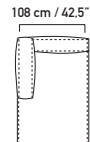

Art. DLBD 89 DX/SX
Art. DLBD 89 DXB/SXB
L/W 89 H 65 P/D 159
W 35" H 25.6" D 62.6"