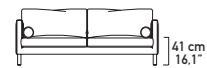

Poltrona.
Armchair.

Art. DDO 82
L/W 82 H 80 P/D 95
W 32.3" H 31.5" D 37.4"

Art. DDO 232
L/W 232 H 80 P/D 95
W 91.3" H 31.5" D 37.4"

Divani.
Sofas.

Art. DDO 192
L/W 192 H 80 P/D 95
W 75.6" H 31.5" D 37.4"

Art. DDO 252
L/W 252 H 80 P/D 95
W 99.2" H 31.5" D 37.4"

Art. DDO 212
L/W 212 H 80 P/D 95
W 83.5" H 31.5" D 37.4"

Pouff.
Ottoman.

Art. DDO 95
L/W 95 H 40 P/D 95
W 37.4" H 15.7" D 37.4"