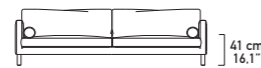

Poltrona.
Armchair.

Art. DDO 82
L/W 82 H 80 P/D 95
W 32.3" H 31.5" D 37.4"

Art. DDO 232
L/W 232 H 80 P/D 95
W 91.3" H 31.5" D 37.4"

Divani.
Sofas.

Art. DDO 192
L/W 192 H 80 P/D 95
W 75.6" H 31.5" D 37.4"

Art. DDO 252
L/W 252 H 80 P/D 95
W 99.2" H 31.5" D 37.4"

Art. DDO 212
L/W 212 H 80 P/D 95
W 83.5" H 31.5" D 37.4"

Pouff.
Ottoman.

Art. DDO 95
L/W 95 H 40 P/D 95
W 37.4" H 15.7" D 37.4"