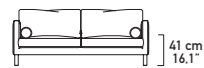

Poltrona.
Armchair.

Art. DDO 82
L/W 82 H 80 P/D 95
W 32.3" H 31.5" D 37.4"

Art. DDO 232
L/W 232 H 80 P/D 95
W 91.3" H 31.5" D 37.4"

Divani.
Sofas.

Art. DDO 192
L/W 192 H 80 P/D 95
W 75.6" H 31.5" D 37.4"

Art. DDO 252
L/W 252 H 80 P/D 95
W 99.2" H 31.5" D 37.4"

Art. DDO 212
L/W 212 H 80 P/D 95
W 83.5" H 31.5" D 37.4"

Pouff.
Ottoman.

Art. DDO 95
L/W 95 H 40 P/D 95
W 37.4" H 15.7" D 37.4"