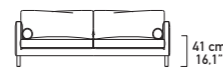

Poltrona.
Armchair.

Art. DDO 82
L/W 82 H 80 P/D 95
W 32.3" H 31.5" D 37.4"

Art. DDO 232
L/W 232 H 80 P/D 95
W 91.3" H 31.5" D 37.4"

Divani.
Sofas.

Art. DDO 192
L/W 192 H 80 P/D 95
W 75.6" H 31.5" D 37.4"

Art. DDO 252
L/W 252 H 80 P/D 95
W 99.2" H 31.5" D 37.4"

Art. DDO 212
L/W 212 H 80 P/D 95
W 83.5" H 31.5" D 37.4"

Pouff.
Ottoman.

Art. DDO 95
L/W 95 H 40 P/D 95
W 37.4" H 15.7" D 37.4"