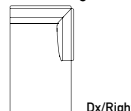

Chaise longue. / Chaise longue.

Art. DSWD100 DX/SX
L/W 100 H 65 P/D 180
W 39.4" H 25.6" D 70.9"

Tavolino. / Coffee table.

Art. TSWQ100
L/W 100 H 19 P/D 100
W 39.4" H 7.5" D 39.4"