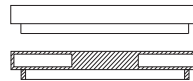

BENCH

DESIGN GIUSEPPE BAVUSO

Tavolino in rovere o in MDF laccato con due cassetti interni laterali_

Coffee table in oak or in lacquered MDF with 2 side drawers_

Art. T6
L/W 126 H 19 P/D 86
W 49.6" H 7.5" D 33.8"

Art. T7
L/W 86 H 19 P/D 86
W 33.8" H 7.5" D 33.8"