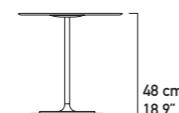

BLOOM

DESIGN GIUSEPPE BAVUSO

Tavolini BLOOM. Base in acciaio cromato o laccato. Piano in pietra acrilica o laccato_

BLOOM side tables. Base in chrome-plated or painted steel. Top in acrylic stone or lacquered_

Art. TB 33
L/W 35 H 32 P/D 35
W 14" H 12.6" D 14"

Art. TB 41
L/W 35 H 40 P/D 35
W 14" H 15.7" D 14"

Art. TB 49
L/W 35 H 48 P/D 35
W 14" H 18.9" D 14"