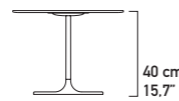

BLOOM

DESIGN GIUSEPPE BAVUSO

Tavolini BLOOM. Base in acciaio cromato o laccato. Piano in pietra acrilica o laccato_

BLOOM side tables. Base in chrome-plated or painted steel. Top in acrylic stone or lacquered_

Art. TB 33
L/W 35 H 32 P/D 35
W 14" H 12.6" D 14"

Art. TB 41
L/W 35 H 40 P/D 35
W 14" H 15.7" D 14"

Art. TB 49
L/W 35 H 48 P/D 35
W 14" H 18.9" D 14"