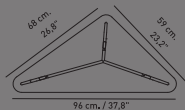

# CLOVER tavolino / coffee table

**Tavolino.** Gamba in fusione di alluminio cromato, nickel nero o verniciato. Piano in rovere termotrattato, MDF laccato, palissandro o in marmo /  
**Coffee Table.** Legs in die-cast aluminium chrome-plated, black nickel or painted. Top in heat-treated oak, rosewood, lacquered MDF or in marble.

ART. TCL47  
H 47  
H 18,5"

ART. TCL30  
H 30  
H 11,8"

ART. TCL37  
H 37  
H 14,6"