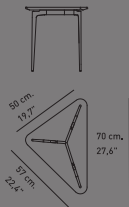

# CLOVER tavolino / coffee table

**Tavolino.** Gamba in fusione di alluminio cromato, nickel nero o verniciato. Piano in rovere termotrattato, MDF laccato, palissandro o in marmo /  
**Coffee Table.** Legs in die-cast aluminium chrome-plated, black nickel or painted. Top in heat-treated oak, rosewood, lacquered MDF or in marble.

ART. TCL47  
H 47  
H 18,5"

ART. TCL30  
H 30  
H 11,8"

ART. TCL37  
H 37  
H 14,6"