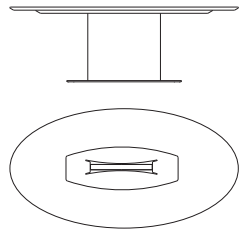

# LOTO

DESIGN GIUSEPPE BAVUSO

Tavolo con base in acciaio inox lucidato a specchio. Piano ovale disponibile in marmo, MDF laccato, pietra acrilica o MDF rivestito in cemento HD light cement colore "French grey" \_

Table with stainless steel base, polished to a mirror finish. Oval top available in marble, lacquered MDF, acrylic stone or MDF covered in HD light cement, "French grey" colour \_

Art. TL 220 O  
L/W 220 H 72 P/D 115  
W 86.6" H 28.3" D 45.3"

Art. TL 260 O  
L/W 260 H 72 P/D 130  
W 102.4" H 28.3" D 51.2"

Disponibile anche con piano rettangolare allungabile, finitura rovere o MDF laccato \_

Available also with extendable rectangular top with finish in oak or in lacquered MDF \_

Art. TL 210 A  
L/W 210/268 H 74 P/D 95  
W 82.7/105.5" H 29.1" D 37.4"