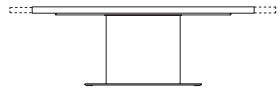

Art. TL 260 O  
L/W 260 H 72 P/D 130  
W 102.4" H 28.3" D 51.2"

Disponibile anche con piano rettangolare allungabile, finitura rovere o MDF laccato \_

Available also with extendable rectangular top with finish in oak or in lacquered MDF \_