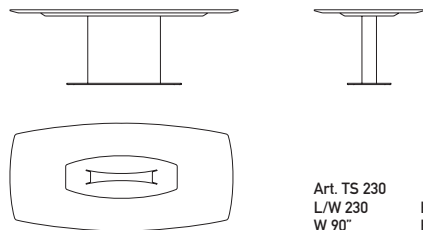

STONE

DESIGN GIUSEPPE BAVUSO

Tavolo con base in acciaio inox lucidato a specchio. Piano in marmo o MDF rivestito in cemento HD light cement colore "French grey" _

Table with stainless steel base, polished to a mirror finish. Top in marble or in MDF covered in HD light cement, "French grey" colour _

Art. TS 230
L/W 230 H 72 P/D 106
W 90" H 28" D 42"