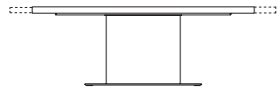

Table with stainless steel base, polished to a mirror finish. Oval top available in marble, lacquered MDF, acrylic stone or MDF covered in HD light cement, "French grey" colour\_

Art. TL 220 O  
L/W 220 H 72 P/D 115  
W 86.6" H 28.3" D 45.3"

Art. TL 260 O  
L/W 260 H 72 P/D 130  
W 102.4" H 28.3" D 51.2"

Disponibile anche con piano rettangolare allungabile, finitura rovere o MDF laccato\_

Available also with extendable rectangular top with finish in oak or in lacquered MDF\_

Art. TL 210 A  
L/W 210/268 H 74 P/D 95  
W 82.7/105.5" H 29.1" D 37.4"