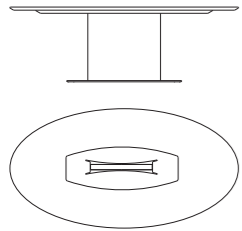

# LOTO

DESIGN GIUSEPPE BAVUSO

Tavolo con base in acciaio inox lucidato a specchio. Piano ovale disponibile in marmo, MDF laccato, pietra acrilica o MDF rivestito in cemento HD light cement colore "French grey" \_

Table with stainless steel base, polished to a mirror finish. Oval top available in marble, lacquered MDF, acrylic stone or MDF covered in HD light cement, "French grey" colour\_

Art. TL 220 O  
L/W 220 H 72 P/D 115  
W 86.6" H 28.3" D 45.3"

Art. TL 260 O  
L/W 260 H 72 P/D 130  
W 102.4" H 28.3" D 51.2"

Disponibile anche con piano rettangolare allungabile, finitura rovere o MDF laccato\_

Available also with extendable rectangular top with finish in oak or in lacquered MDF\_

Art. TL 210 A  
L/W 210/268 H 74 P/D 95  
W 82.7/105.5" H 29.1" D 37.4"