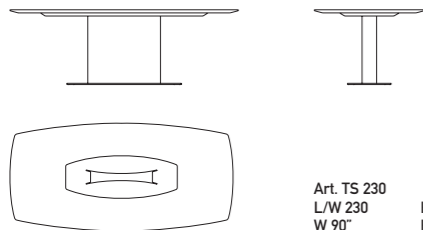

STONE

DESIGN GIUSEPPE BAVUSO

Tavolo con base in acciaio inox lucidato a specchio. Piano in marmo o MDF rivestito in cemento HD light cement colore "French grey" _

Table with stainless steel base, polished to a mirror finish. Top in marble or in MDF covered in HD light cement, "French grey" colour_

Art. TS 230
L/W 230 H 72 P/D 106
W 90" H 28" D 42"