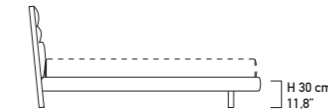

Bed with legs and the headboard frame in chrome-plated or painted steel. Headboard and sides covered with polyurethane foam and Dacron. Leather or fabric covers. Bed slats in beechwood_

Art. LBB2S / STANDARD
L/W 172 H 95 P/D 215
L/W 67.7" H 37.4" D 84.6"

Art. LBB2Q / QUEEN SIZE
L/W 162 H 95 P/D 221
L/W 63.8" H 37.4" D 87"

Art. LBB2K / KING SIZE
L/W 205 H 95 P/D 221
L/W 80.7" H 37.4" D 87"

Art. LBB2E / EUROPE
L/W 192 H 95 P/D 218
L/W 75.6" H 37.4" D 85.8"

Per materasso / For mattress
L/W 160 P/D 197
L/W 63" D 77.6"

Art. LBB1Q / QUEEN SIZE
L/W 162 H 84 P/D 221
L/W 63.8" H 33" D 87"

Per materasso / For mattress
L/W 150 P/D 203
L/W 59" D 79.9"

Art. LBB1K / KING SIZE
L/W 205 H 84 P/D 221
L/W 80.7" H 33" D 87"