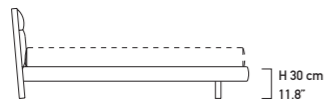

BLADE-B

DESIGN GIUSEPPE BAVUSO

Letto con gambe e cornice testata in acciaio cromato o laccato. Testata e giroletto imbottiti in gomma poliuretano e Dacron. Rivestimento in pelle o tessuto. Rete con doghe di faggio_

Bed with legs and the headboard frame in chrome-plated or painted steel. Headboard and sides covered with polyurethane foam and Dacron. Leather or fabric covers. Bed slats in beechwood_

Art. LBB1S / STANDARD
L/W 172 H 84 P/D 215
L/W 67.7" H 33" D 84.6"

Per materasso / For mattress
L/W 160 P/D 197
L/W 63" D 77.6"

Art. LBB1Q / QUEEN SIZE
L/W 162 H 84 P/D 221
L/W 63.8" H 33" D 87"

Per materasso / For mattress
L/W 150 P/D 203
L/W 59" D 79.9"

Art. LBB1K / KING SIZE
L/W 205 H 84 P/D 221
L/W 80.7" H 33" D 87"

Per materasso / For mattress
L/W 193 P/D 203
L/W 76" D 79.9"

Art. LBB1E / EUROPE
L/W 192 H 84 P/D 218
L/W 75.6" H 33" D 85.8"

Per materasso / For mattress
L/W 180 P/D 200
L/W 70.9" D 78.7"