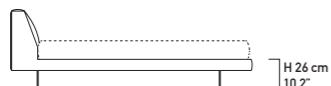

FENG

DESIGN GIUSEPPE BAVUSO

Letto con struttura in acciaio imbottita in gomma poliuretana e Dacron. Rivestimento in pelle o tessuto. Basamento in alluminio spazzolato verniciato. Rete con doghe di faggio_

Bed with steel frame upholstered with polyurethane foam and Dacron. Leather or fabric covers. Brushed aluminum painted basement. Beechwood slats_

Art. LF 1S / STANDARD
L/W 170 H 73 P/D 222
L/W 66.9" H 28.7" D 87.4"

Per materasso / For mattress
L/W 160 P/D 197
L/W 63" D 77.6"

Art. LF 1Q / QUEEN SIZE
L/W 160 H 73 P/D 228
L/W 63" H 28.7" D 89.8"

Per materasso / For mattress
L/W 150 P/D 203
L/W 59" D 79.9"

Art. LF 1K / KING SIZE
L/W 203 H 73 P/D 228
L/W 79.9" H 28.7" D 89.8"

Per materasso / For mattress
L/W 193 P/D 203
L/W 76" D 79.9"

Art. LF 1E / EUROPE
L/W 190 H 73 P/D 225
L/W 74.8" H 28.7" D 88.6"

Per materasso / For mattress
L/W 180 P/D 200
L/W 70.9" D 78.7"