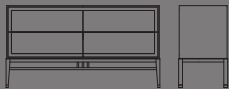

ORIENTAL/NIGHT COLLECTION

Comò, settimanale e comodino in MDF laccato, interno in palissandro. Base in massello di rovere verniciato con puntali in ottone verniciato / **Chest of drawers, high chest of drawers and bedside table** in lacquered MDF, inside compartment in rosewood. Base in painted solid oak with caps in painted brass.

ART. SNG1

L/W 151 H 80,3 P/D 48
W 59,4" H 31,6" D 18,9"

ART. SNG2

L/W 66,6 H 137,5 P/D 48
W 26,2" H 54,1" D 18,9"

ART. SNG3

L/W 66,6 H 48,5 P/D 48
W 26,2" H 19,1" D 18,9"

JECT